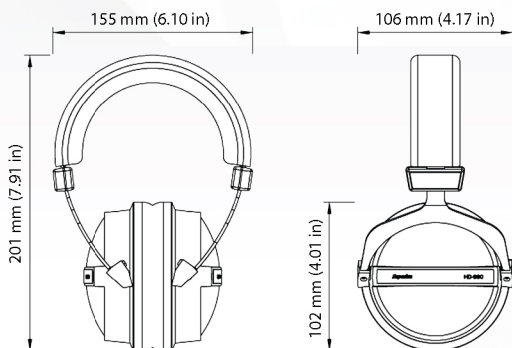

#### SPECIFICATION

MODEL	HD660
TYPE	Circumaural, Closed-Back
DRIVER	Ø40 mm, Neodymium
SENSITIVITY	96 dB SPL (1mW)
FREQUENCY RESPONSE	10-30,000 Hz
MAX. INPUT POWER	100 mW
RATED IMPEDANCE	150Ω (Copper Wire)
EAR PAD	Leatherette
CABLE	3m Coiled Cable
CONNECTOR	Gold Plated Stereo Screw On Mini Plug
CALIPER PRESSURE	Approx. 6N
NET WEIGHT	250 g (8.8 oz)
ACCESSORIES FURNISHED	Threaded ¼" Gold-Plated Stereo Adapter A7 Carrying Case