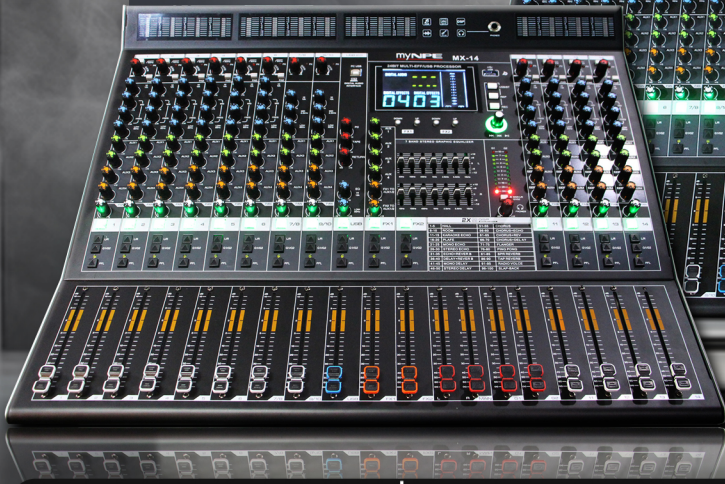

## MX-14

Stereo Mixer 10 Mono 2 St

## MX-18

Stereo Mixer 14 Mono 2 St

## MX-10

Stereo Mixer 6 Mono 2 St

SPECIFICATIONS	MX-10	MX-14	MX-18
SYSTEM	10 Channel	14 Channel	18 Channel
FREQUENCY	20 Hz - 20 kHz (±1 dB)		
GAIN RANGE	Mic Input 0 ± 80 dB/ Line Input -10 ± 40 dB/ Stereo Input -15 ± 30 dB All Input : +22 dBu		
MAX VOLTAGE GAIN	100 dB (Mic Input to Any Output) / 60 dB (Line Input to Any Output) 45 dB (Stereo Input to Any Output)		
CROSSTALK (1 kHz @ 0 dBu)	< -90 dB		
NOISE (20 Hz - 20 kHz)	Main Out @ Unity, Channel @ Unity : -84 dBu S/N Ratio : > 90 dB		
IMPEDANCE	Mic Inputs : 3.9 kΩ / All Other Inputs : 10 kΩ Aux Output : 1 kΩ / All Output 120Ω		
EQUALIZATION	High 12 kHz ± 15 dB/ Mid 150 Hz - 3.5 kHz ± 15 dB/ Low 80 Hz ± 15 dB		
INPUT	6 Mic	10 Mic	14 Mic
OUTPUT	2 Stereo Input + Standard RCA L/R Input + USB Type-B Input + 48 V/Mic Main/ G1/ G2 Output XLR 1/4" (6.35 mm) 4 Aux Output 1/4" (6.35 mm)		
FUNCTION	Dual 7 Band EQ/ Dual 99 DSP/ USB/ Player/ Audio Interface/ Bluetooth 5.0/ Rec/ Group Out		
DIMENSIONS (WxDxH)	460 x 510 x 170(55) mm	595 x 510 x 170(55) mm	710 x 510 x 170(55) mm