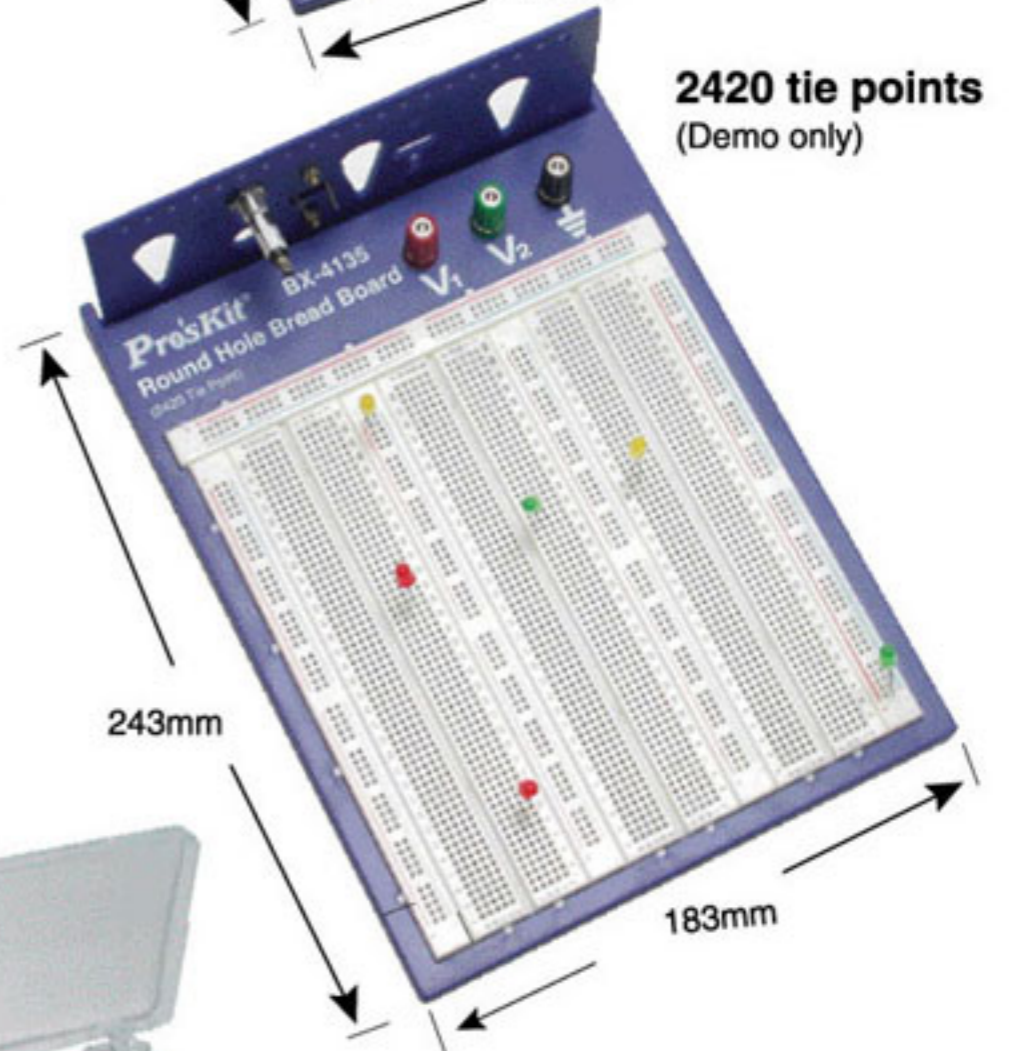

Features:

- The edge plate can easy fold up (convenience your work)
- 2420 tie points
- Round hole designed for easy plug and pull
- Expandable by combining several boards together to meet your different requirement
- Wearproof material made of ABS & phosphor bronze with good flexibility and electric conductivity

Weight (g)	Individual Packing
565	Blister Card

TAIWAN PATENT NO. 215526
CHINA PATENT ZL 03231122.2