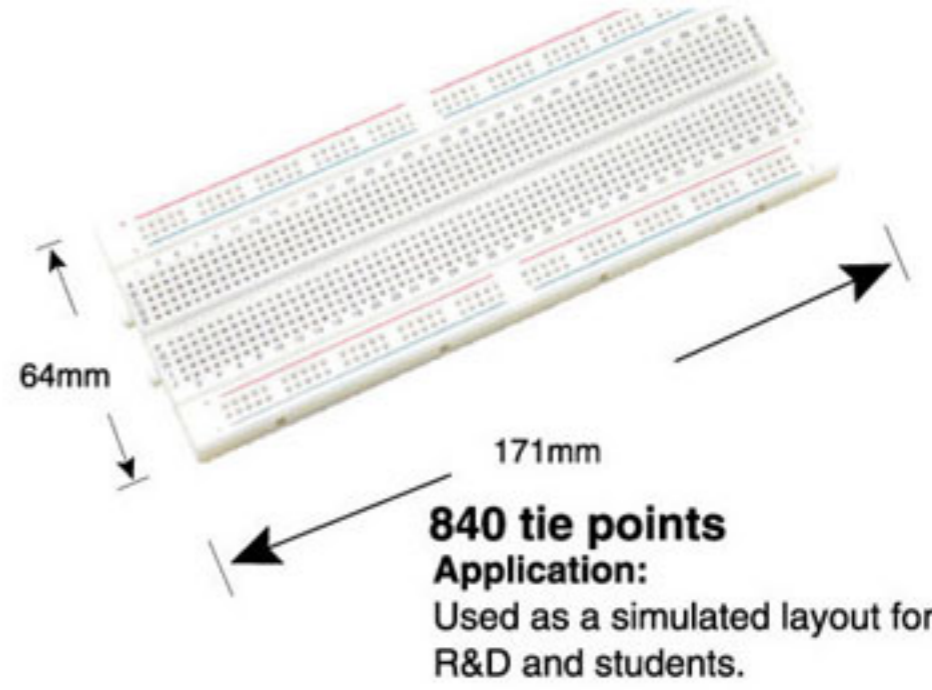

BX-4112

Round Hole Bread Board

Features:

- 840 tie points
- Round hole designed for easy plug and pull
- Expandable by combining several boards together to meet your different requirement
- Wearproof material made of ABS & phosphor bronze with good flexibility and electric conductivity

Excellent expandability

Friendly graduations

Weight (g)	Individual Packing
132	Blister Card

BX-4123

Round Hole Bread Board

Application:

Used as a simulated layout for R&D and students.

Features:

- The edge plate can easy fold up (convenience your work)
- 1580 tie points
- Round hole designed for easy plug and pull
- Expandable by combining several boards together to meet your different requirement
- Wearproof material made of ABS & phosphor bronze with good flexibility and electric conductivity

Features:

- The edge plate can easy fold up (convenience your work)
- 2420 tie points
- Round hole designed for easy plug and pull
- Expandable by combining several boards together to meet your different requirement
- Wearproof material made of ABS & phosphor bronze with good flexibility and electric conductivity