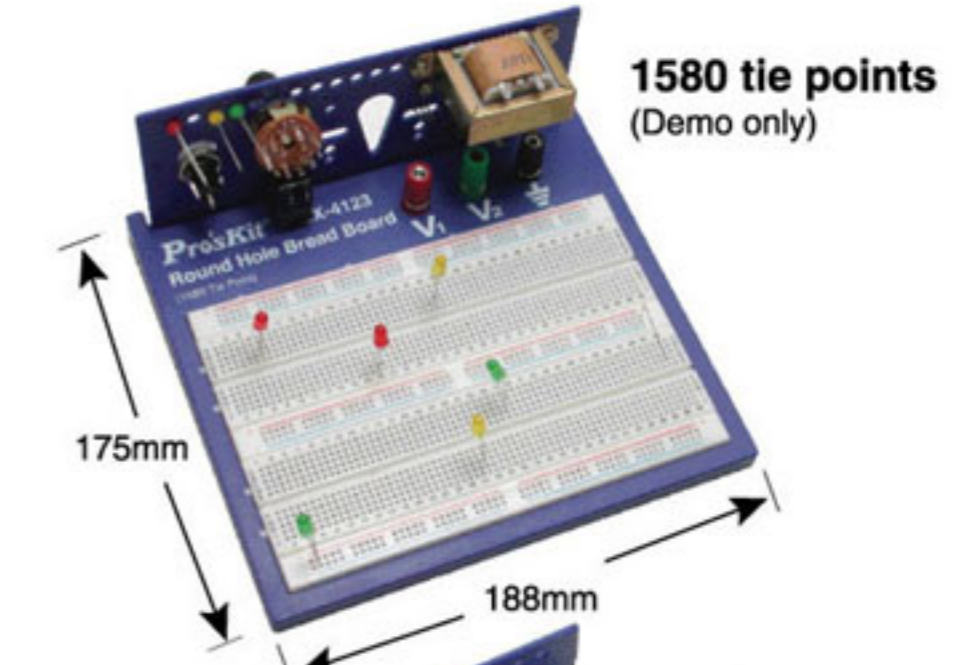

Features:

- The edge plate can easy fold up (convenience your work)
- 1580 tie points
- Round hole designed for easy plug and pull
- Expandable by combining several boards together to meet your different requirement
- Wearproof material made of ABS & phosphor bronze with good flexibility and electric conductivity

Weight (g)	Individual Packing
380	Blister Card

TAIWAN PATENT NO. 215526
CHINA PATENT ZL 03231122.2