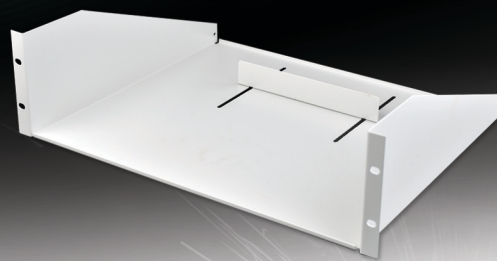

Enclosures For Electronic Applications / Standard Rack Products / Control Boxes and Metal Shelves / CNC Fabrication / Power Coating / Silk Screen Printing / Metal Sheet OEM

Rack Utility Shelves 2U (RS) Crm

ទំហំ F640140212002
ឧបករណ៍ 483x88x387x1.6mm

Rack Utility Shelves 3U (RS) Crm

ទំហំ F640140212003
ឧបករណ៍ 483x132.6x387x1.6mm

Rack Utility Shelves 4U (RS) Crm

ទំហំ F640140212004
ឧបករណ៍ 483x177x387x1.6mm

Rack Utility Shelves 2U (RS) Blk

ទំហំ F640140212022
ឧបករណ៍ 483x88x387x1.6mm

Rack Utility Shelves 3U (RS) Blk

ទំហំ F640140212023
ឧបករណ៍ 483x132.6x387x1.6mm

Rack Utility Shelves 4U (RS) Blk

ទំហំ F640140212024
ឧបករណ៍ 483x177x387x1.6mm

Rack Utility Shelves 10U-D1 (Mixer) Blk

ទំហំ F640143901100
ឧបករណ៍ 446x44x444x1.2mm

NPE XLR Panel 1U-12CH

ទំហំ F640143601120
ឧបករណ៍ 483x44x1.2mm

NPE XLR Panel 2U-24CH

ទំហំ F640143602240
ឧបករណ៍ 483x88x1.2mm

NPE Audio Panel 1U

ទំហំ F470149140101
ឧបករណ៍ 483x44x1.2mm