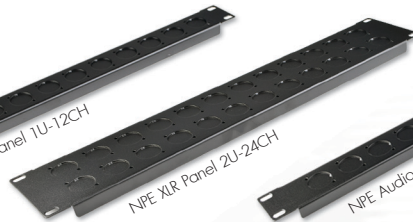

ទំហំ F640140212002
ឧបករណ៍ 483x88x387x1.6mm

Rack Utility Shelves 3U (RS) Crm

ទំហំ F640140212003
ឧបករណ៍ 483x132.6x387x1.6mm

Rack Utility Shelves 4U (RS) Crm

ទំហំ F640140212004
ឧបករណ៍ 483x177x387x1.6mm

Rack Utility Shelves 2U (RS) Blk

ទំហំ F640140212022
ឧបករណ៍ 483x88x387x1.6mm

Rack Utility Shelves 3U (RS) Blk

ទំហំ F640140212023
ឧបករណ៍ 483x132.6x387x1.6mm

Rack Utility Shelves 4U (RS) Blk

ទំហំ F640140212024
ឧបករណ៍ 483x177x387x1.6mm

Rack Utility Shelves 10U-D1 (Mixer) Blk

ទំហំ F640143901100
ឧបករណ៍ 446x44x444x1.2mm

NPE XLR Panel 1U-12CH

ទំហំ F640143601120
ឧបករណ៍ 483x44x1.2mm

NPE XLR Panel 2U-24CH

ទំហំ F640143602240
ឧបករណ៍ 483x88x1.2mm

NPE Audio Panel 1U

ទំហំ F470149140101
ឧបករណ៍ 483x44x1.2mm