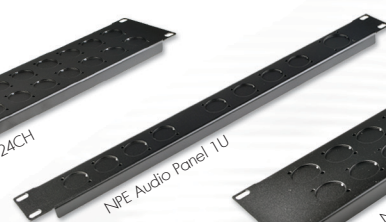

ទំហំ F640140212022
ឧបករណ៍ 483x88x387x1.6mm

Rack Utility Shelves 3U (RS) Blk

ទំហំ F640140212023
ឧបករណ៍ 483x132.6x387x1.6mm

Rack Utility Shelves 4U (RS) Blk

ទំហំ F640140212024
ឧបករណ៍ 483x177x387x1.6mm

Rack Utility Shelves 10U-D1 (Mixer) Blk

ទំហំ F640143901100
ឧបករណ៍ 446x44x444x1.2mm

NPE XLR Panel 1U-12CH

ទំហំ F640143601120
ឧបករណ៍ 483x44x1.2mm

NPE XLR Panel 2U-24CH

ទំហំ F640143602240
ឧបករណ៍ 483x88x1.2mm

NPE Audio Panel 1U

ទំហំ F470149140101
ឧបករណ៍ 483x44x1.2mm