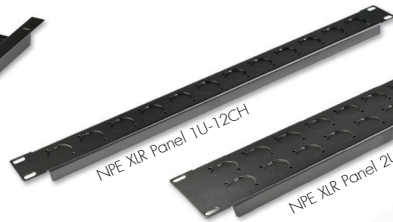

ទំហំ F640140212002
ឧបករណ៍ 483x88x387x1.6mm

Rack Utility Shelves 3U (RS) Crm

ទំហំ F640140212003
ឧបករណ៍ 483x132.6x387x1.6mm

Rack Utility Shelves 4U (RS) Crm

ទំហំ F640140212004
ឧបករណ៍ 483x177x387x1.6mm

Rack Utility Shelves 2U (RS) Blk

ទំហំ F640140212022
ឧបករណ៍ 483x88x387x1.6mm

Rack Utility Shelves 3U (RS) Blk

ទំហំ F640140212023
ឧបករណ៍ 483x132.6x387x1.6mm

Rack Utility Shelves 4U (RS) Blk

ទំហំ F640140212024
ឧបករណ៍ 483x177x387x1.6mm

Rack Utility Shelves 10U-D1 (Mixer) Blk

ទំហំ F640143901100
ឧបករណ៍ 446x44x444x1.2mm

NPE XLR Panel 1U-12CH

ទំហំ F640143601120
ឧបករណ៍ 483x44x1.2mm

NPE XLR Panel 2U-24CH

ទំហំ F640143602240
ឧបករណ៍ 483x88x1.2mm

NPE Audio Panel 1U

ទំហំ F470149140101
ឧបករណ៍ 483x44x1.2mm