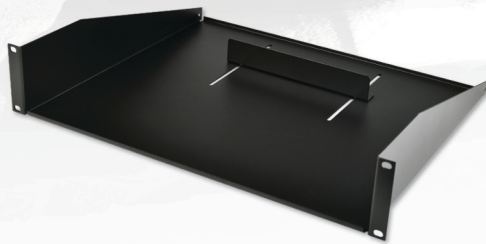

Enclosures For Electronic Applications / Standard Rack Products / Control Boxes and Metal Shelves / CNC Fabrication / Power Coating / Silk Screen Printing / Metal Sheet OEM

Rack Utility Shelves 2U (RS) Crm

ទំហំ F640140212002
ឧបករណ៍ 483x88x387x1.6mm

Rack Utility Shelves 3U (RS) Crm

ទំហំ F640140212003
ឧបករណ៍ 483x132.6x387x1.6mm

Rack Utility Shelves 4U (RS) Crm

ទំហំ F640140212004
ឧបករណ៍ 483x177x387x1.6mm

Rack Utility Shelves 2U (RS) Blk

ទំហំ F640140212022
ឧបករណ៍ 483x88x387x1.6mm

Rack Utility Shelves 3U (RS) Blk

ទំហំ F640140212023
ឧបករណ៍ 483x132.6x387x1.6mm

Rack Utility Shelves 4U (RS) Blk

ទំហំ F640140212024
ឧបករណ៍ 483x177x387x1.6mm

Rack Utility Shelves 10U-D1 (Mixer) Blk