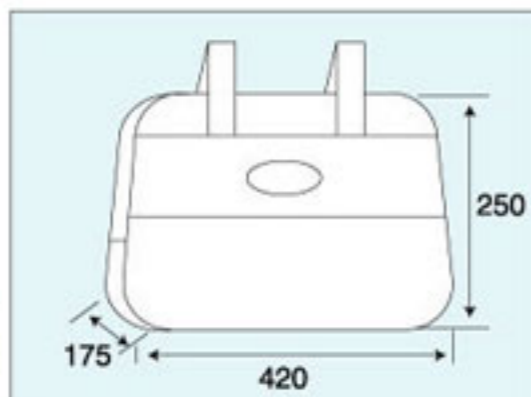

8PK-2006

Portable Tool Bag

This durable tool bag is manufactured of nylon features include 30 pocket of every conceivable size. An open top for ease access, and triple bottom construction for durable and ease operation.

- Material: 600D Polyester
- Pocket hole: 27

unit:mm